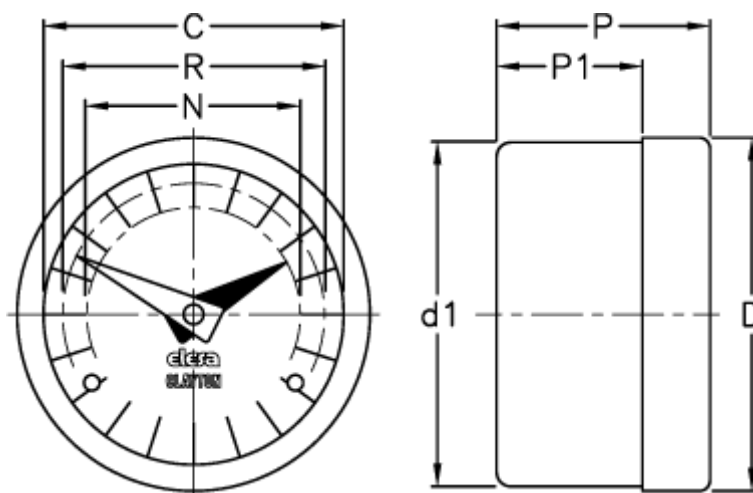

Data Sheet

Article number: 2307070102
Description: E+G Gravity indicator
GA11-0060-S

Measures

C = 42
D = 49.8
D1 = 48.2
N = 30
P = 30
P1 = 23.0
R = 37